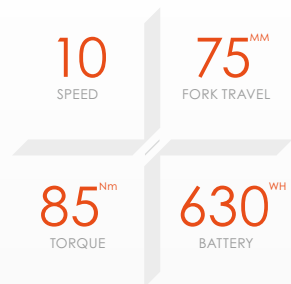

TR 1.3 LS

SIZES_	XS (43cm), S (47cm), M (52cm), L (56cm)
COLOR(S)_	Metallic umbra
FRAME_	BESV TR 1.Series alloy frame, Shimano Steps and internal battery compatible
DRIVE UNIT_	Shimano EP600 center-motor, 250W rated power, 85Nm of torque, 25km/h maximum assist
BATTERY_	630Wh integrated Lithium Ion battery, approved for Shimano Service Program, with Smart 4-5.6A charger
DISPLAY_	Shimano SC-E5003, left hand mounted, with LCD display
FORK_	SR Suntour Mobie A32, Lockout, Coil damping, tapered alloy steerer, travel 75mm, Thru-axle
CRANKSET_	Samox for Shimano Steps, 38T chainring
BOTTOM BRACKET_	Shimano, integrated in motor
PEDALS_	Wellgo pedals with reflectors
REAR DERAILLEUR_	Microshift XLE, 10 speed
SHIFTERS_	Microshift XLE, 10 speed
CASSETTE_	Microshift XLE, 10 speed, 11-42T
CHAIN_	KMC e10Sport, with Quick-Link
WHEELSET_	Shimano HB-MT400 front hub, Formula CL-3248 rear hub, 700c multichamber alloy rims 36H
TIRES_	Maxxis Metropass, 700x50c, Silkworm, 60 TPI wire bead with puncture protection, with reflective stripe
BRAKESSET_	Shimano MT410, 2-piston hydraulic disc, with 180mm front and rear rotors
BRAKE LEVERS_	Shimano MT402, 3 finger lever
HEADSET_	Acros, AZX-585, 1.5" headset, angular contact bearings, integrated cable routing
HANDLEBAR_	Alloy City-Trekking rise bar, 6066 alloy, 40mm rise, sweep: 20 degree up, 31.8mm clamp
STEM_	3D Forged alloy Trekking stem, adjustable 0-90 degree, 31.8mm clamp
GRIPS_	Comfortable gel grips with padding
SADDLE_	Selle Italia S5 Superflow
SEATPOST_	Promax SP-726, 31.6mm diameter
FENDERS_	Alloy extruded fenders, front & rear 3/4 length, stainless steel hardware
HEADLIGHT_	Lezyne eBike Mini E65, 6-12v, 65 lux, with reflector
TAILLIGHT_	Herrmans H-Cargo, 6-12v, with reflector
REAR CARRIER_	Tubular aluminium carrier, with Snapit platform and spring clamp, H-Cargo rear light mount
ACCESSORIES_	Adjustable kickstand, Chainguard