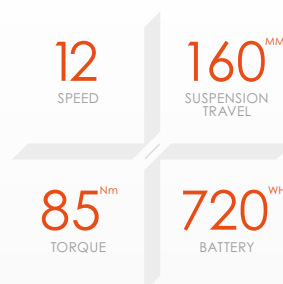

TR S 1 6 0 1 . 1 L E

SIZES_	S (42.5cm), M (46cm), L (49cm)
COLOR(S)_	Forest green with night black
FRAME_	Dual-suspension BESV TRS Series alloy frame, Shimano Steps and internal battery compatible
DRIVE UNIT_	Shimano EP801 center-motor, 250W rated power, 85Nm of torque, 25km/h maximum assist
BATTERY_	720Wh integrated Lithium Ion battery, approved for Shimano Service Program, with Smart 4-5.6A charger
DISPLAY_	Shimano SC-EM800, center mounted, LCD display, Bluetooth and ANT private connectivity, left hand switch
FORK_	Fox 36 Ebike Rhythm Float, 36mm stanchions, Air damping, 1.1/8"-1.5" tapered alloy steerer, travel 160mm
REAR SHOCK_	Fox Performance Float DPS, 230x65, air spring, 160mm rear wheel travel
CRANKSET_	Samox for Shimano Steps, 34T chainring
BOTTOM BRACKET_	Shimano, integrated in motor
PEDALS_	Wellgo, alloy body, ball bearings
REAR DERAILLEUR_	Shimano Deore XT RD-M8100, 12 speed
SHIFTERS_	Shimano Deore SL-M6100, 12 speed
CASSETTE_	Shimano Deore CS-M6100, 12 speed, 10-51T
CHAIN_	KMC e12Turbo, with Quick-Link
WHEELSET_	Formula CL-811 front hub, Formula CL-3248M rear hub, Boost hubs spacing, WTB STi30 29" multichamber alloy rims 32H
TIRES_	Maxxis Minion DHF / Minion DHR II, 29"x2.6", Normal Compound, EXO, Tubeless, 60 TPI foldable, Tanwall sides
BRAKES_	Shimano Deore M6120, 4-piston hydraulic disc, with 203mm front and rear rotors
BRAKE LEVERS_	Shimano Deore M6100, 2 finger lever
HEADSET_	Acros, AZX-581, 1.8" headset, angular contact bearings, integrated cable routing
HANDLEBAR_	E-MTB reis bar, 6066 alloy, 15mm rise, sweep: 7 degree back, 35mm clamp
STEM_	E-MTB 3D Forged alloy stem, 35mm clamp, for internal cable routing
GRIPS_	E-MTB gel grips with padding and BESV clamp
SADDLE_	Selle Italia Model-X Superflow eBike
SEATPOST_	Kind Shock LEV-SI dropper post with remote lever, 30.9mm diameter, 0mm offset