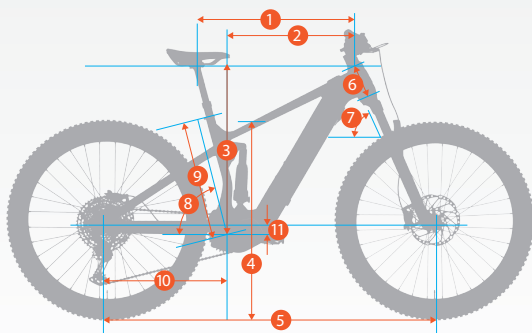

BESV

Premium e-bikes

TRS 130 1.0

SUSPENSION

Upgrade your ride with the pinnacle of performance: Fox's top-notch suspension for e-bikes, delivering unparalleled smoothness and stability on any terrain.

BATTERY

12 Speed
130mm Suspension travel
85Nm Torque
800Wh Battery

	FRAME SIZE	M	L	XL
	RIDER HEIGHT	165-175cm	174-187cm	185-195cm
1	TOP TUBE LENGTH	586	606	616
2	FRAME REACH	435	455	465
3	STACK	631	631	631
4	STAND OVER HEIGHT	770	767	764
5	WHEEL BASE	1204	1224	1234
6	HEAD TUBE LENGTH	140	145	150
7	HEAD TUBE ANGLE	67°	67°	67°
8	SEAT TUBE ANGLE	76,5°	76,5°	76,5°
9	SEAT TUBE LENGTH	425	445	465
10	CHAINSTAY LENGTH	465	465	465
11	BB DROP	25	25	25

SIZES	M (42.5cm), L (44.5cm), XL (46cm)
COLOR	Deep sapphire blue with night black
FRAME	BESV TRS Series alloy frame, SHIMANO E-BIKE SYSTEMS and internal battery compatible
DRIVE UNIT	SHIMANO EP600, 250W, 85Nm, 25km/h
BATTERY	800 Wh integrated Li-ion, SHIMANO Service Program, Smart 4-5.6A charger
LOCK	TKM battery allen-key lock
DISPLAY	SHIMANO SC-EN600, LCD display and Bluetooth connectivity
FORK	Fox 36 Ebike Rhythm Float, 36mm stanchions, Grip damper, 1.1/8"-1.5" tapered alloy steerer, travel 130mm

TIRES	Schwalbe Nobby Nic, 29x2.6", Performance Line, 67 TPI foldable
BRAKESET	SHIMANO M6120, 4-piston hydraulic disc, 2 finger lever, 203mm rotors
HEADSET	Acros, integrated cable routing
HANDLEBAR	E-MTB rizer bar
STEM	E-MTB alloy stem
GRIPS	E-MTB gel grips with padding and BESV clamp
SADDLE	Selle Italia Model-X Superflow Comfort+
SEATPOST	Kind Shock e20i dropper post with remote lever, travel: 100/125/150mm